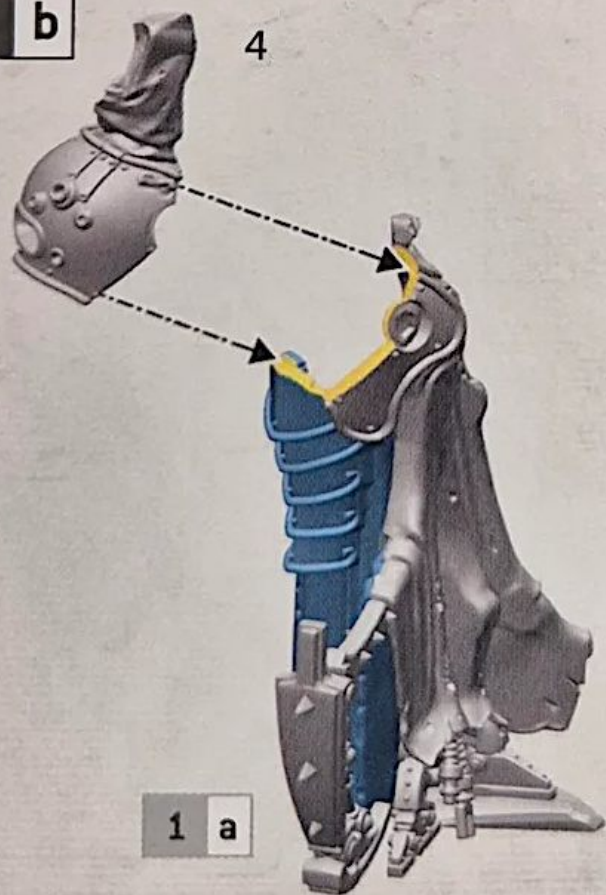

Free Downloads of Build Instructions,  
Assembly Booklets & How To Guides

**BuildInstructions.com**

WARHAMMER  
40,000

ADEPTUS MECHANICUS  
**THULIA GHULD**  
ツリア・グールド | 苏利亚·古尔德

1 a

1 b

1 a

1 c

37

3 f

36

3 h

3 g

⌀  
60mm