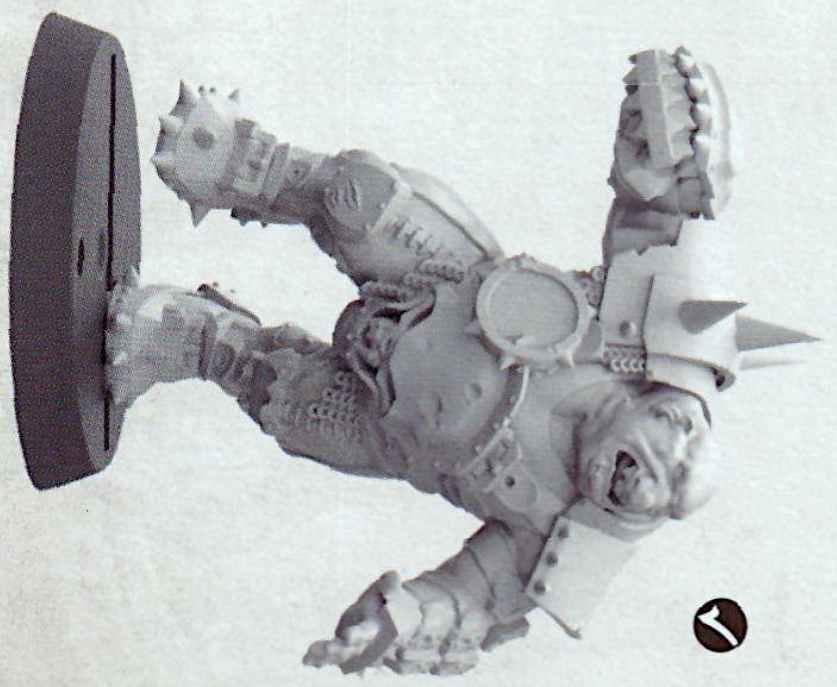

Free Downloads of Build Instructions,
Assembly Booklets & How To Guides

BuildInstructions.com

OGRE ASSEMBLY INSTRUCTIONS

ESSENTIAL PAINTS (SOLD SEPARATELY)

TECLIS BLUE	CADIAN FLESHSTONE
RAKARTH FLESH	LEADBELCHER
YRIEL YELLOW	WARLOCK BRONZE