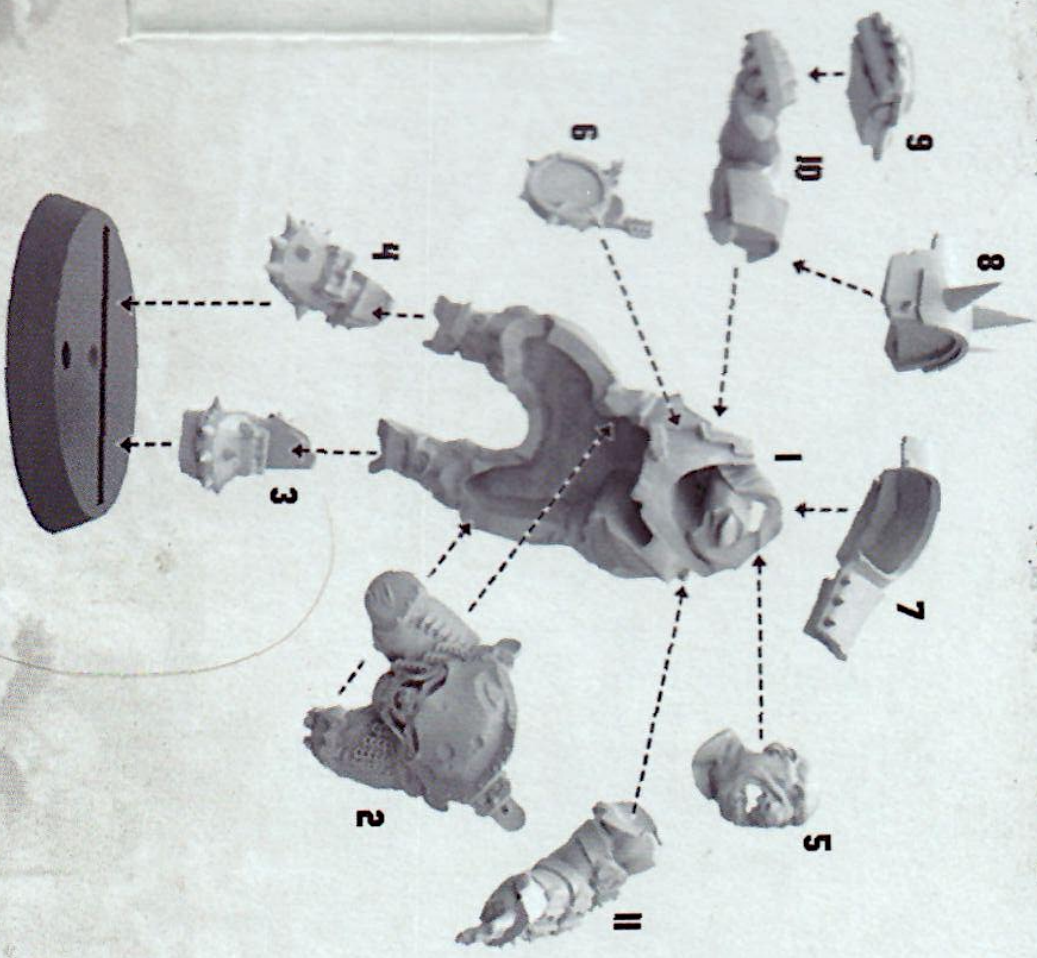

Free Downloads of Build Instructions,
Assembly Booklets & How To Guides

BuildInstructions.com

OGRE ASSEMBLY INSTRUCTIONS

ESSENTIAL PAINTS (SOLD SEPARATELY)

TECLIS BLUE	CADIAN FLESHSTONE
RAKARTH FLESH	LEADBELCHER
YRIEL YELLOW	WARLOCK BRONZE

Expertly designed plastic Citadel miniatures.

CITADEL

Manufactured in the UK and distributed by:

GAMES WORKSHOP
NG7 2WS
UK

Assembly and painting required. Contents may vary.

© Copyright Games Workshop Limited 2016. Blood Bowl, Blood Bowl! The Game of Fantasy Football, Citadel, Games Workshop, GW and all associated logos, names, races, vehicles, weapons and characters are either ® or TM and/or © Games Workshop Limited. All Rights Reserved.