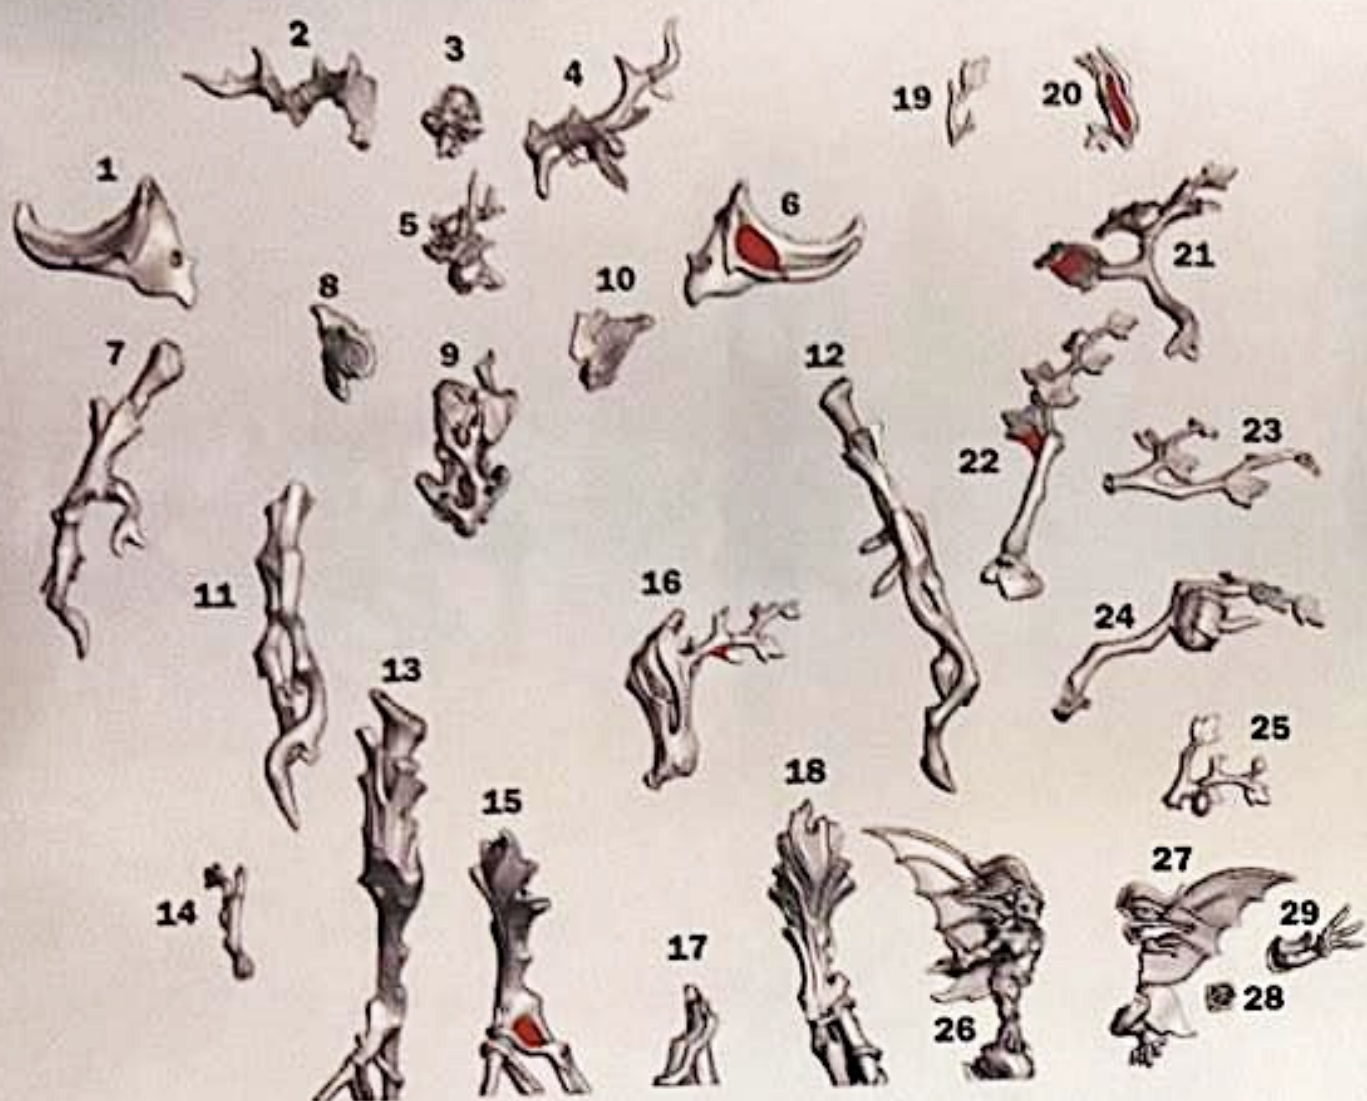

Free Downloads of Build Instructions,
Assembly Booklets & How To Guides

BuildInstructions.com

BLOOD BOWL

★ THE GAME OF FANTASY FOOTBALL ★

**MAPLE HIGHGROVE
& SWIFTVINE
& GLIMMERSHARD**

Remove any shims highlighted in red.

COMPONENTS

- | | | | | | |
|-----|----------------|-----|------------------|-----|---------------------|
| 1. | Right Shoulder | 11. | Right Arm 2 | 21. | Back Branch 1 |
| 2. | Right Antler | 12. | Left Arm | 22. | Back Branch 2 |
| 3. | Head | 13. | Right Leg 1 | 23. | Back Branch 3 |
| 4. | Left Antler | 14. | Right Leg Branch | 24. | Back Branch 4 |
| 5. | Neck | 15. | Right Leg 2 | 25. | Left Leg Branch |
| 6. | Left Shoulder | 16. | Upper Left Leg | 26. | Swiftvine Body |
| 7. | Right Arm 1 | 17. | Left Foot | 27. | Swiftvine Left Wing |
| 8. | Right Chest | 18. | Lower Left Leg | 28. | Rose |
| 9. | Torso | 19. | Head Branch 1 | 29. | Swiftvine Left Hand |
| 10. | Left Chest | 20. | Head Branch 2 | | |