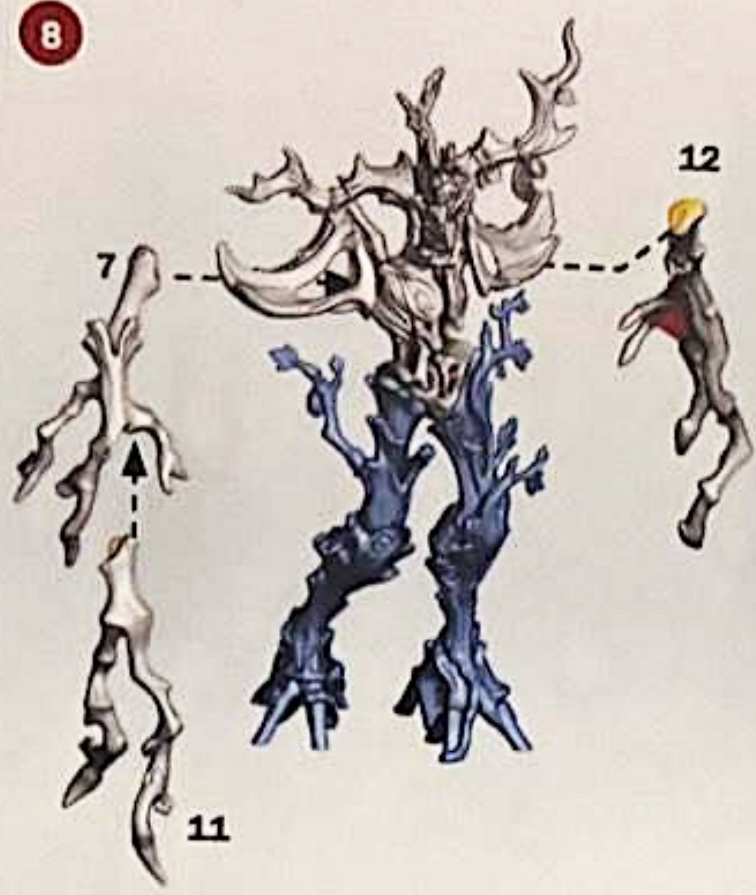

7

8

9

10

**DONNEZ
OU
RECYCLEZ**

ASSOCIATION OU MAGASIN OU DÉCHÈTERIE

Adresses sur quefairedemesdechets.fr

993209990022