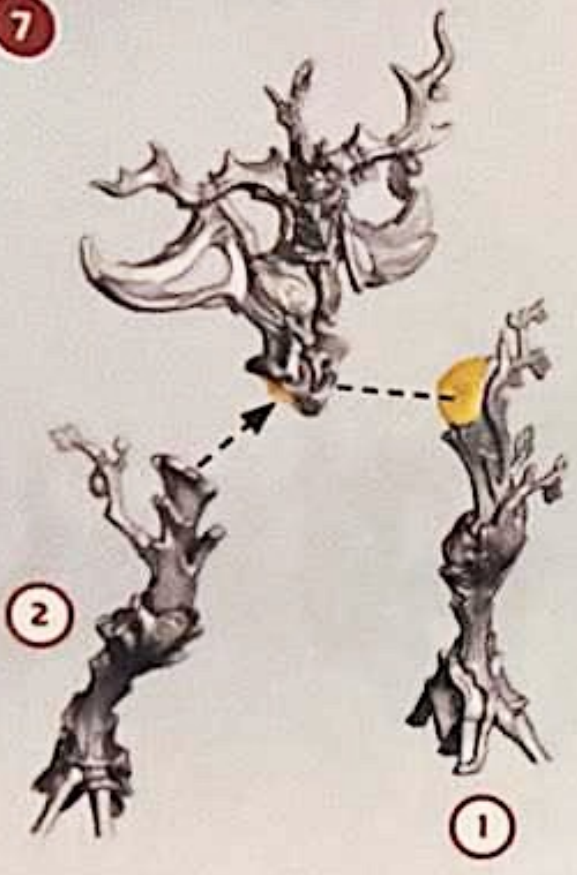

7

8

9

10

**DONNEZ
OU
RECYCLEZ**

ASSOCIATION OU MAGASIN OU DÉCHÈTERIE

Adresses sur quefairedemesdechets.fr

993209990022