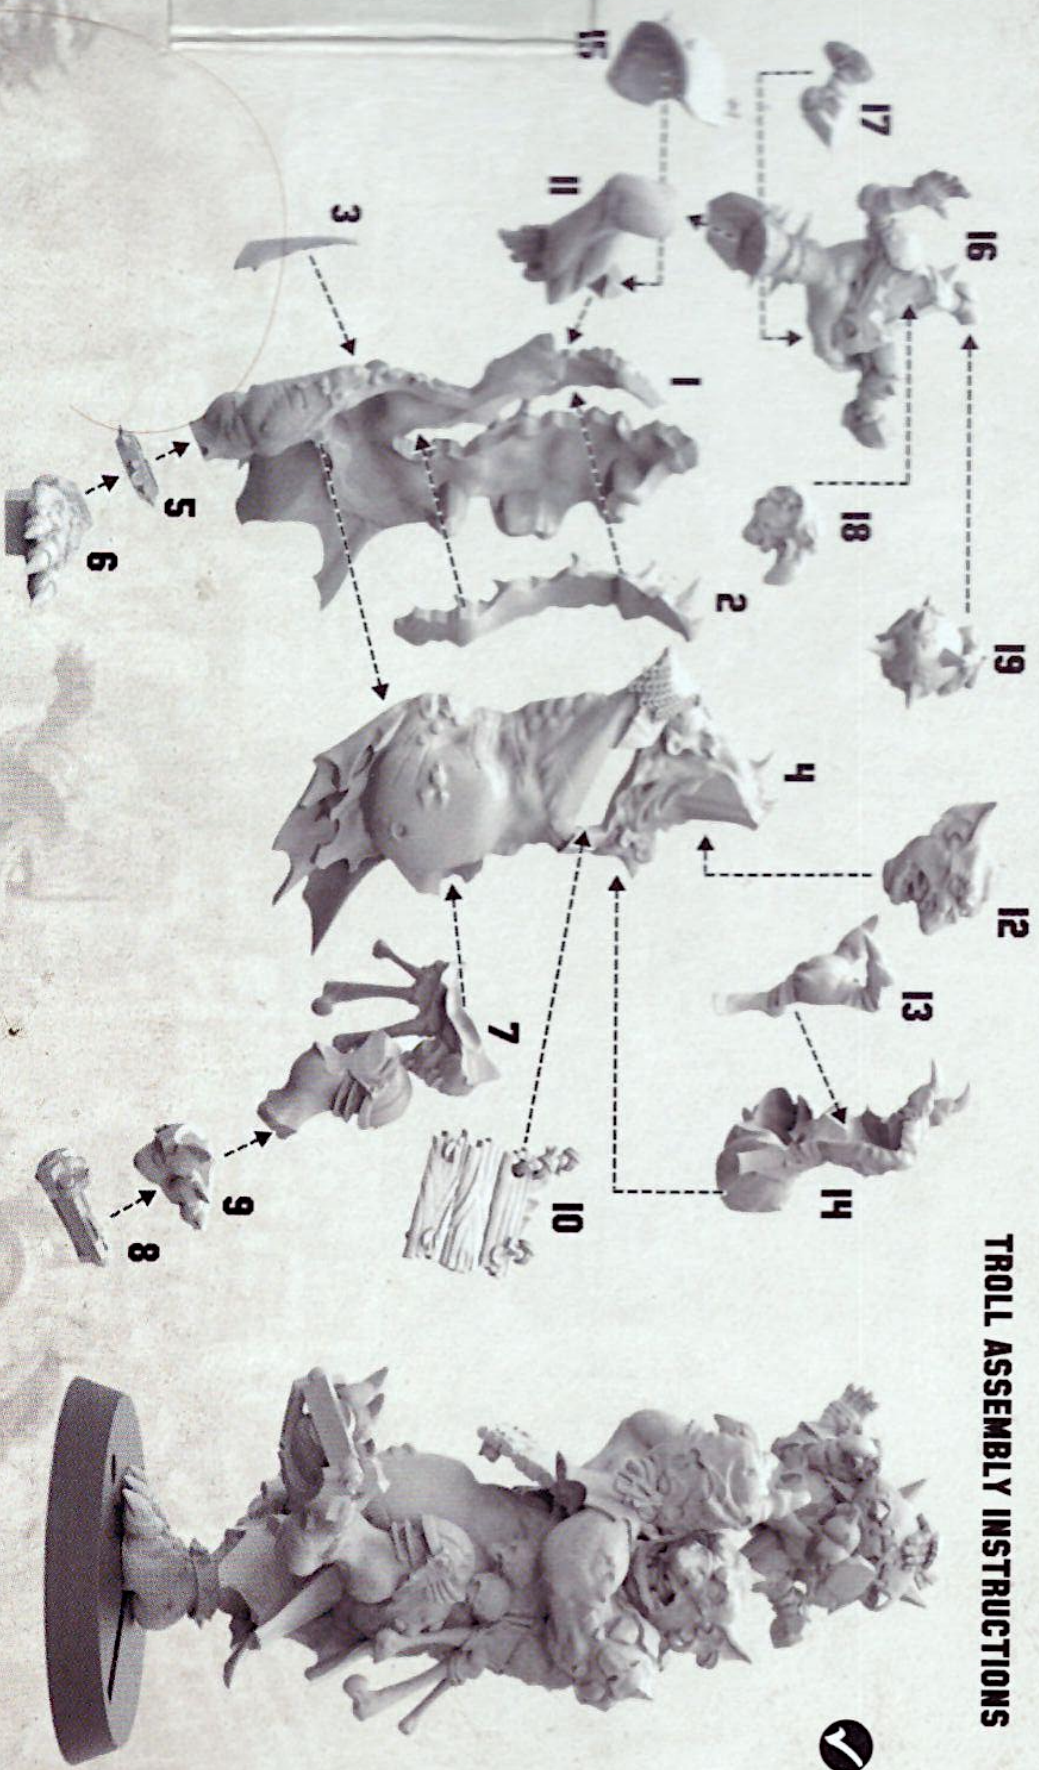

Free Downloads of Build Instructions,
Assembly Booklets & How To Guides

BuildInstructions.com

TROLL ASSEMBLY INSTRUCTIONS

ESSENTIAL PAINTS (SOLD SEPARATELY)

ELYSIAN GREEN	EVIL SUNZ SCARLET
INCUBI DARKNESS	WARPSTONE GLOW
USHABTI BONE	MECHANICUS STANDARD GREY