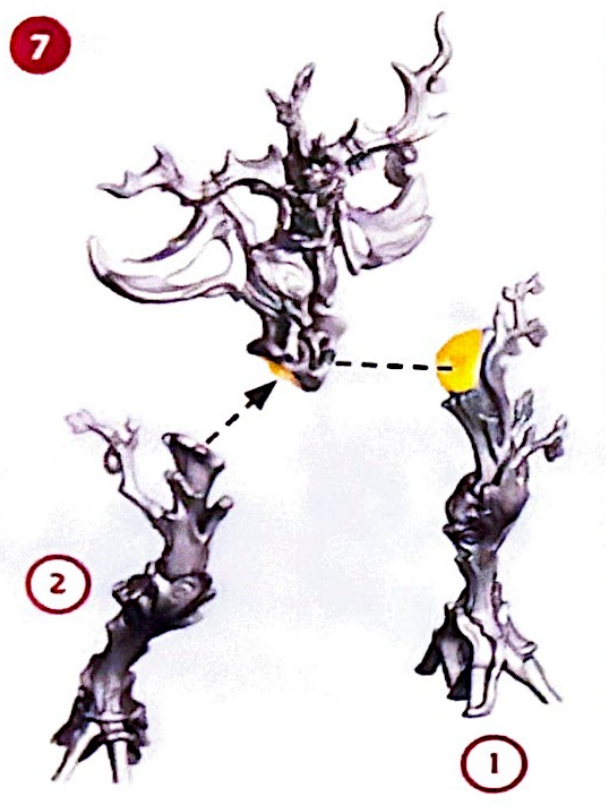

FR
DONNEZ
OU
RECYCLEZ

ASSOCIATION

MAGASIN

DÉCHÈTERIE

Adresses sur quefairedemesdechets.fr

993209990022