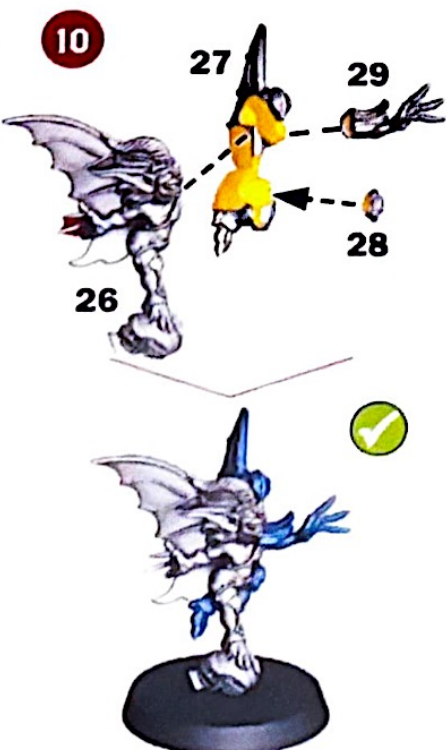

FR
DONNEZ
OU
RECYCLEZ

ASSOCIATION

MAGASIN

DÉCHÈTERIE

Adresses sur quefairedemesdechets.fr

993209990022