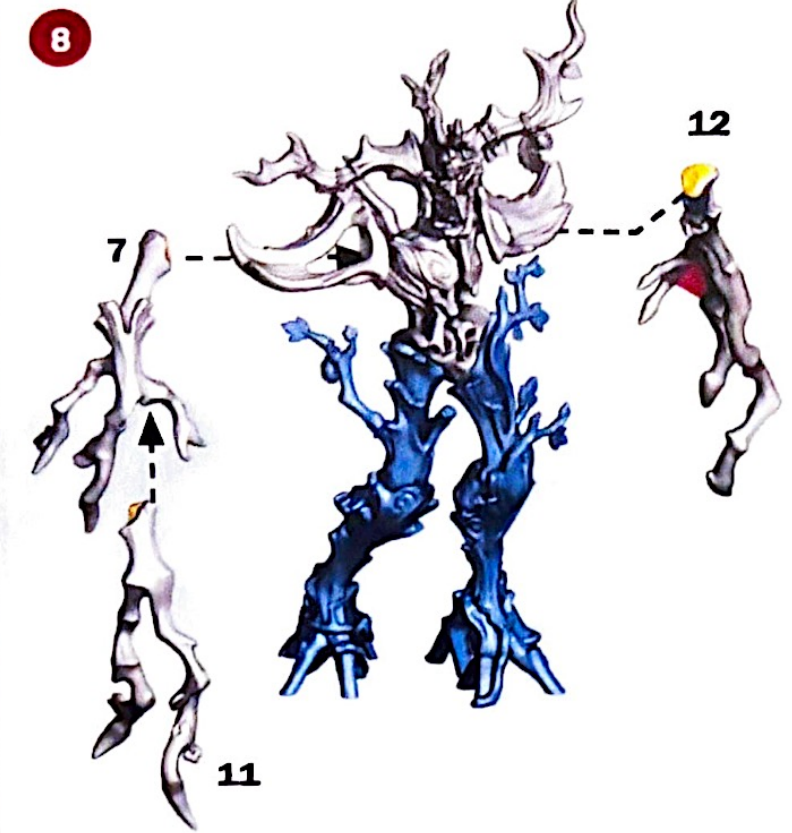

FR
DONNEZ
OU
RECYCLEZ

ASSOCIATION

MAGASIN

DÉCHÈTERIE

Adresses sur quefairedemesdechets.fr

993209990022