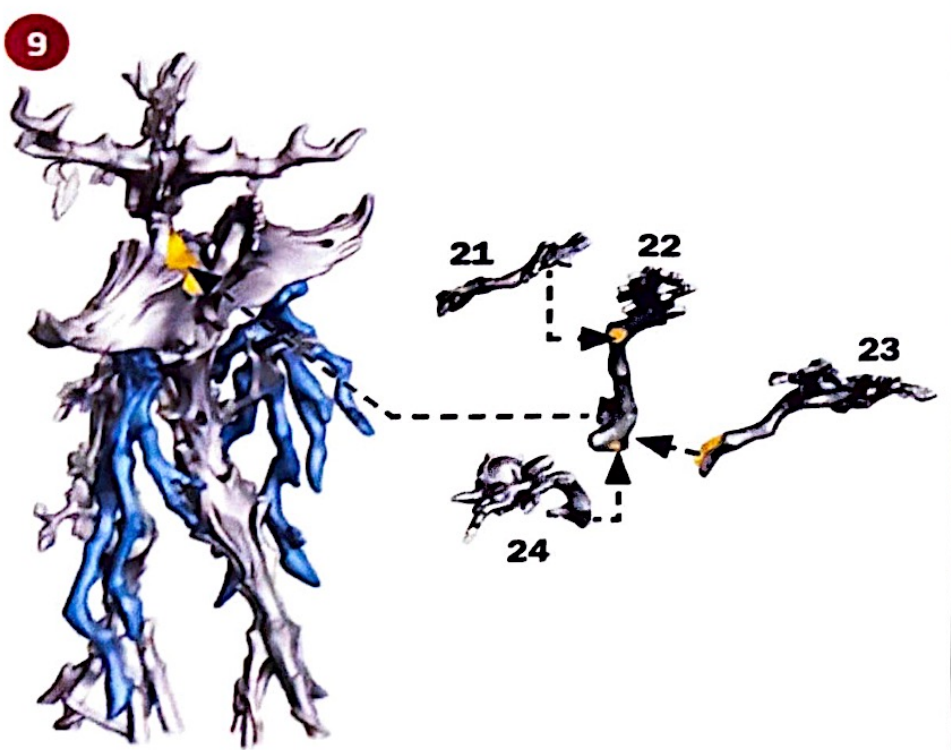

FR
DONNEZ
OU
RECYCLEZ

ASSOCIATION

MAGASIN

DÉCHÈTERIE

Adresses sur quefairedemesdechets.fr

993209990022