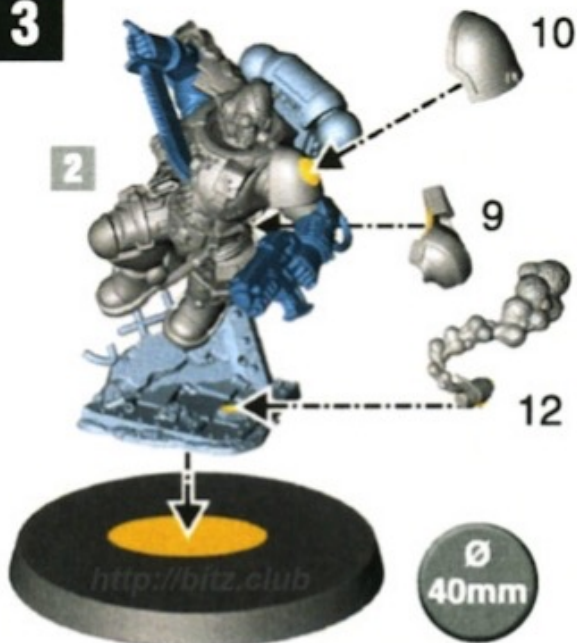

99070101045

48-64

Manufactured in the UK and distributed by

**GAMES
WORKSHOP**®

NG7 2WS, UK

1

2

3

132531

NAME	M	WS	BS	S	T	W	A	Ld	Sv
Lieutenant in Phobos Armour	6"	2+	3+	4	4	5	4	8	3+

Expertly designed plastic Citadel Miniature.

Assembly and painting required.

games-workshop.com

© Copyright Games Workshop Limited 2019. Citadel, Games Workshop, and GW are ® and Warhammer 40,000 and all associated logos, names, races, vehicles, weapons and characters are either ® or TM and / or © Games Workshop Limited.

Please retain packaging for future reference.
Veuillez conserver cet emballage pour référence.
Conserve esta caja para cualquier referencia.
Verpackung bitte zur späteren Referenz aufbewahren.
Conserva la confezione per riferimenti futuri.
パッケージは、将来の参考のためにお取り置きください。

WARNING!
Small parts.

12+